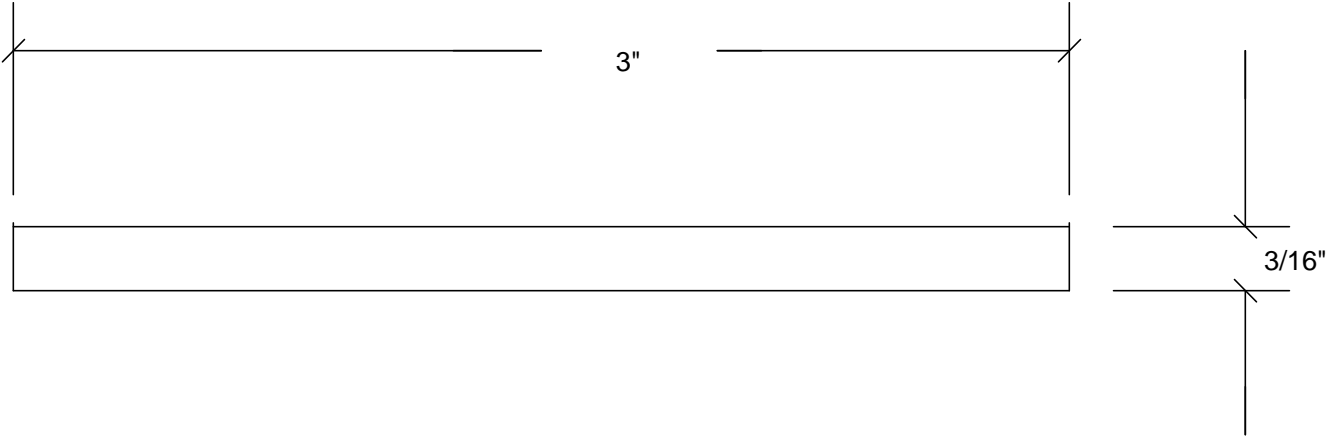

DETAIL SHEET

FRP FLAT ASTRAGAL

NOT TO SCALE

Revision

1870 Stillman Drive \* Oshkosh, WI 54901  
(920) 231-2000 \* fax: (920) 231-2238

Job Name:	
Drawn By:	Elevation:
Order #:	Sheet of