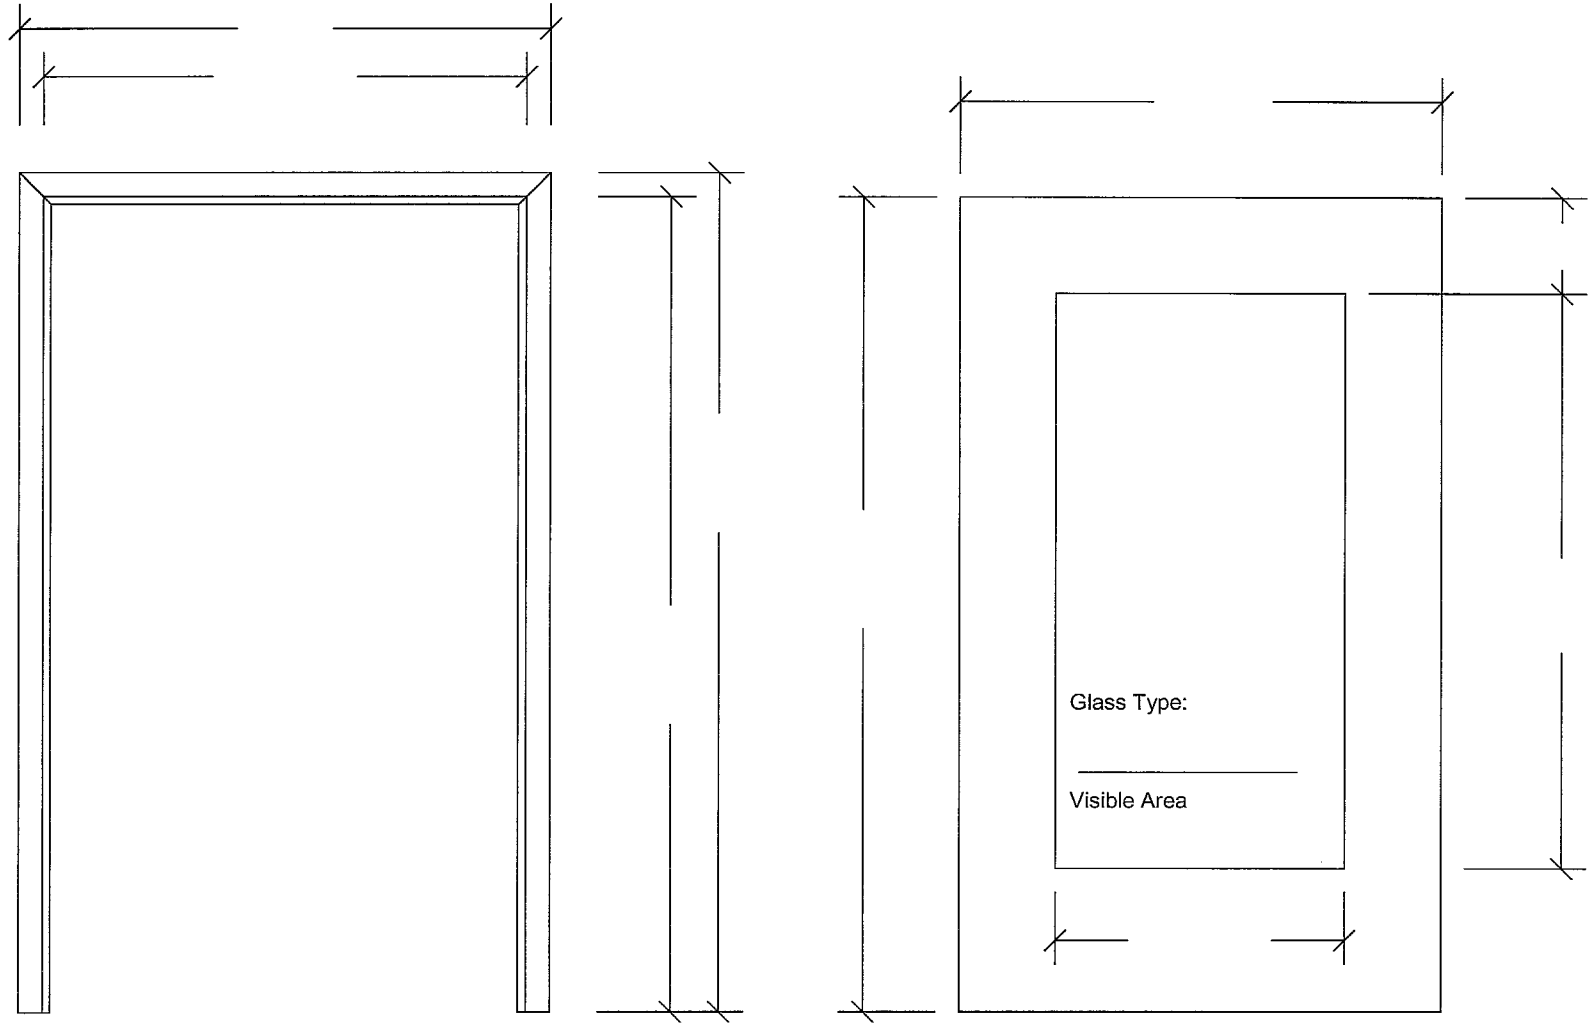

# DETAIL SHEET

NOT TO SCALE

<b>Revision</b> <hr/> <hr/> <hr/>	<b>CORRIM Company</b> Corrosion Immune Fiberglass Doors & Frames 1870 Stillman Drive * Oshkosh, WI 54901 (920) 231-2000 * fax: (920) 231-2238	Job Name: <hr/> Drawn By: <span style="float: right;">Elevation:</span> <hr/> Order #: <span style="float: right;">Sheet    of</span>
--------------------------------------	--	---