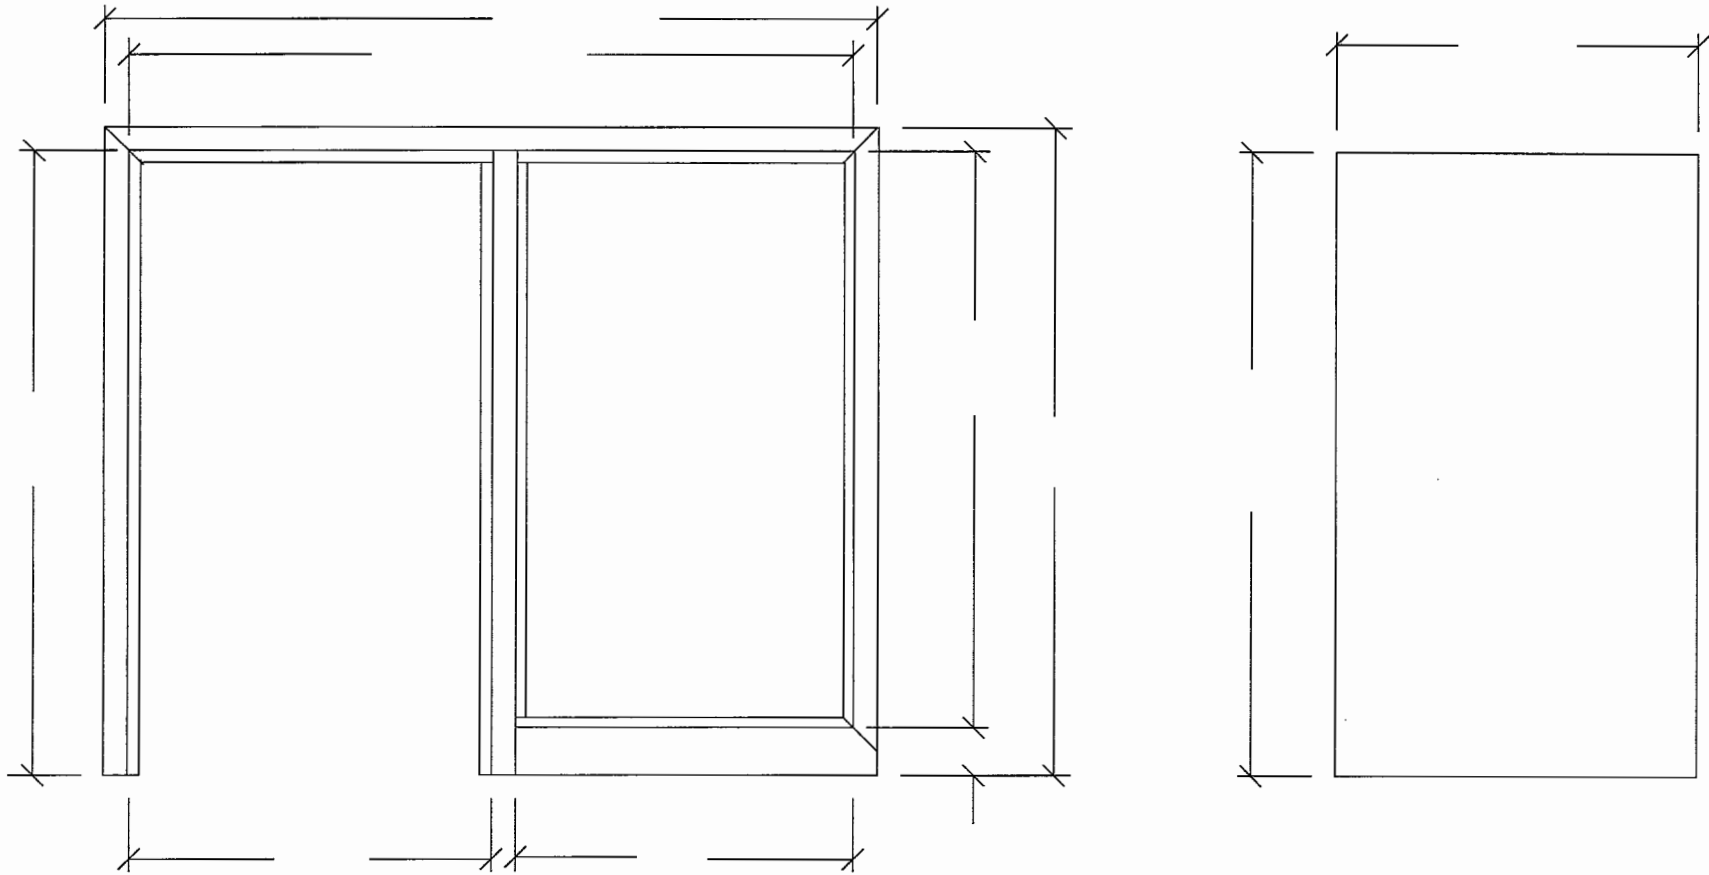

DETAIL SHEET

NOT TO SCALE

Revision <hr/> <hr/> <hr/>	CORRIM Company Corrosion Immune Fiberglass Doors & Frames 1870 Stillman Drive * Oshkosh, WI 54901 (920) 231-2000 * fax: (920) 231-2238	Job Name: <hr/> Drawn By: Elevation: <hr/> Order #: Sheet of
--------------------------------------	--	---