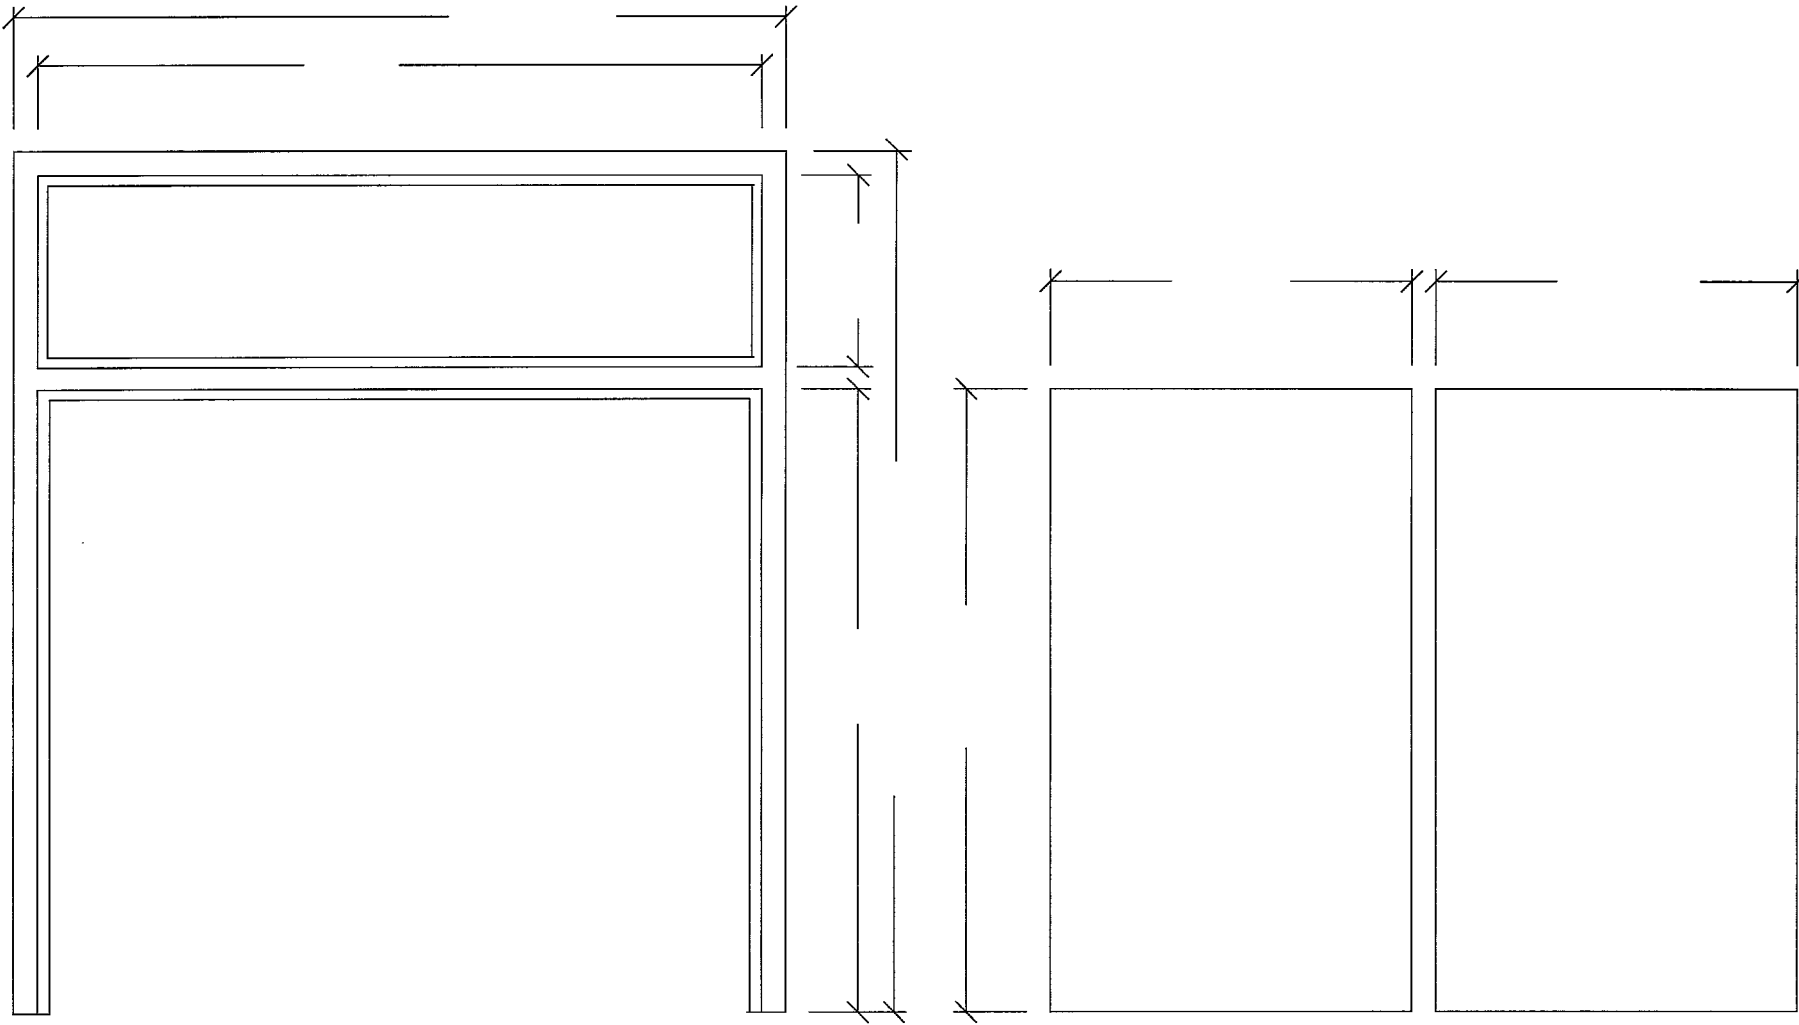

DETAIL SHEET

NOT TO SCALE

Revision

CORRIM Company
Corrosion Immune Fiberglass Doors & Frames
1870 Stillman Drive * Oshkosh, WI 54901
(920) 231-2000 * fax: (920) 231-2238

Job Name:	
Drawn By:	Elevation:
Order #:	Sheet of