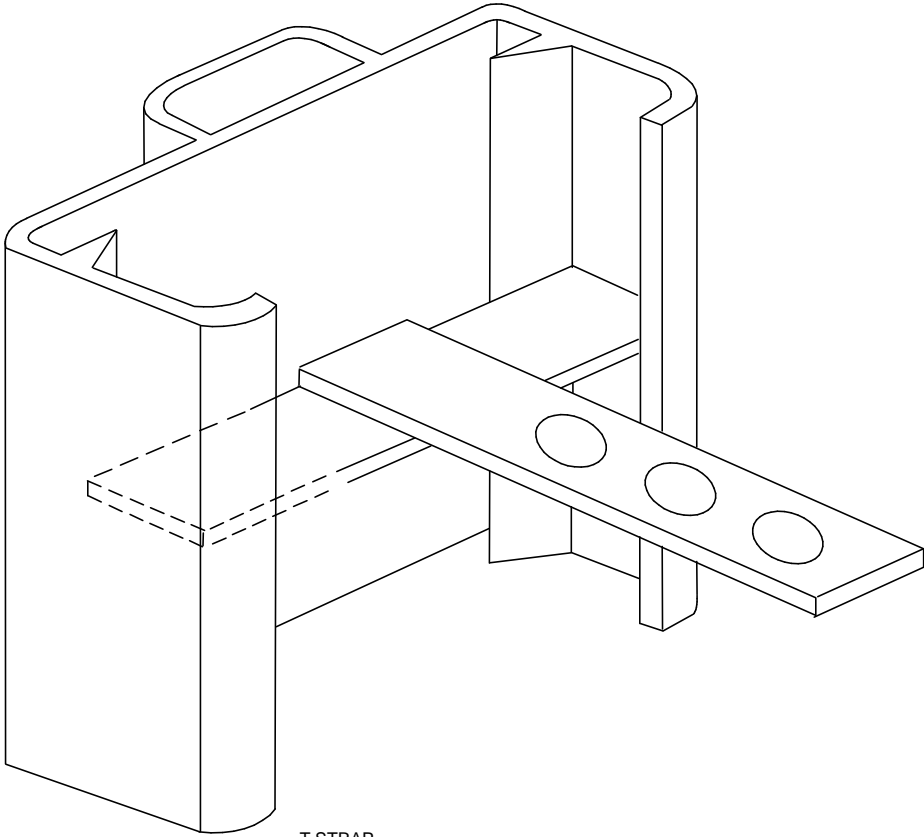

DETAIL SHEET

T-STRAP

NOT TO SCALE

Revision

CORRIM Company
Corrosion Immune Fiberglass Doors & Frames
1870 Stillman Drive * Oshkosh, WI 54901
(920) 231-2000 * fax: (920) 231-2238

Job Name:	
Drawn By:	Elevation:
Order #:	Sheet of