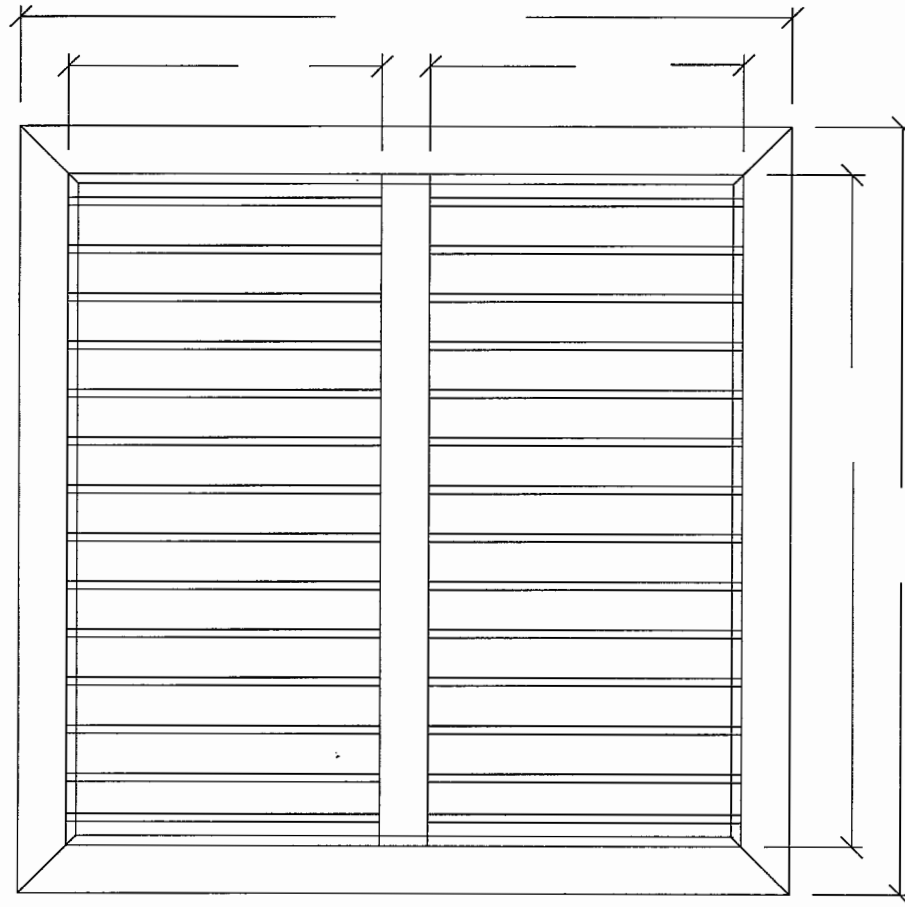

# DETAIL SHEET

BLADE SPACING VARIES FROM 1-3/4" TO 2-1/4"

NOT TO SCALE

<b>Revision</b>	<b>CORRIM Company</b> Corrosion Immune Fiberglass Doors & Frames 1870 Stillman Drive * Oshkosh, WI 54901 (920) 231-2000 * fax: (920) 231-2238	Job Name:	
		Drawn By:	Elevation:
		Order #:	Sheet of