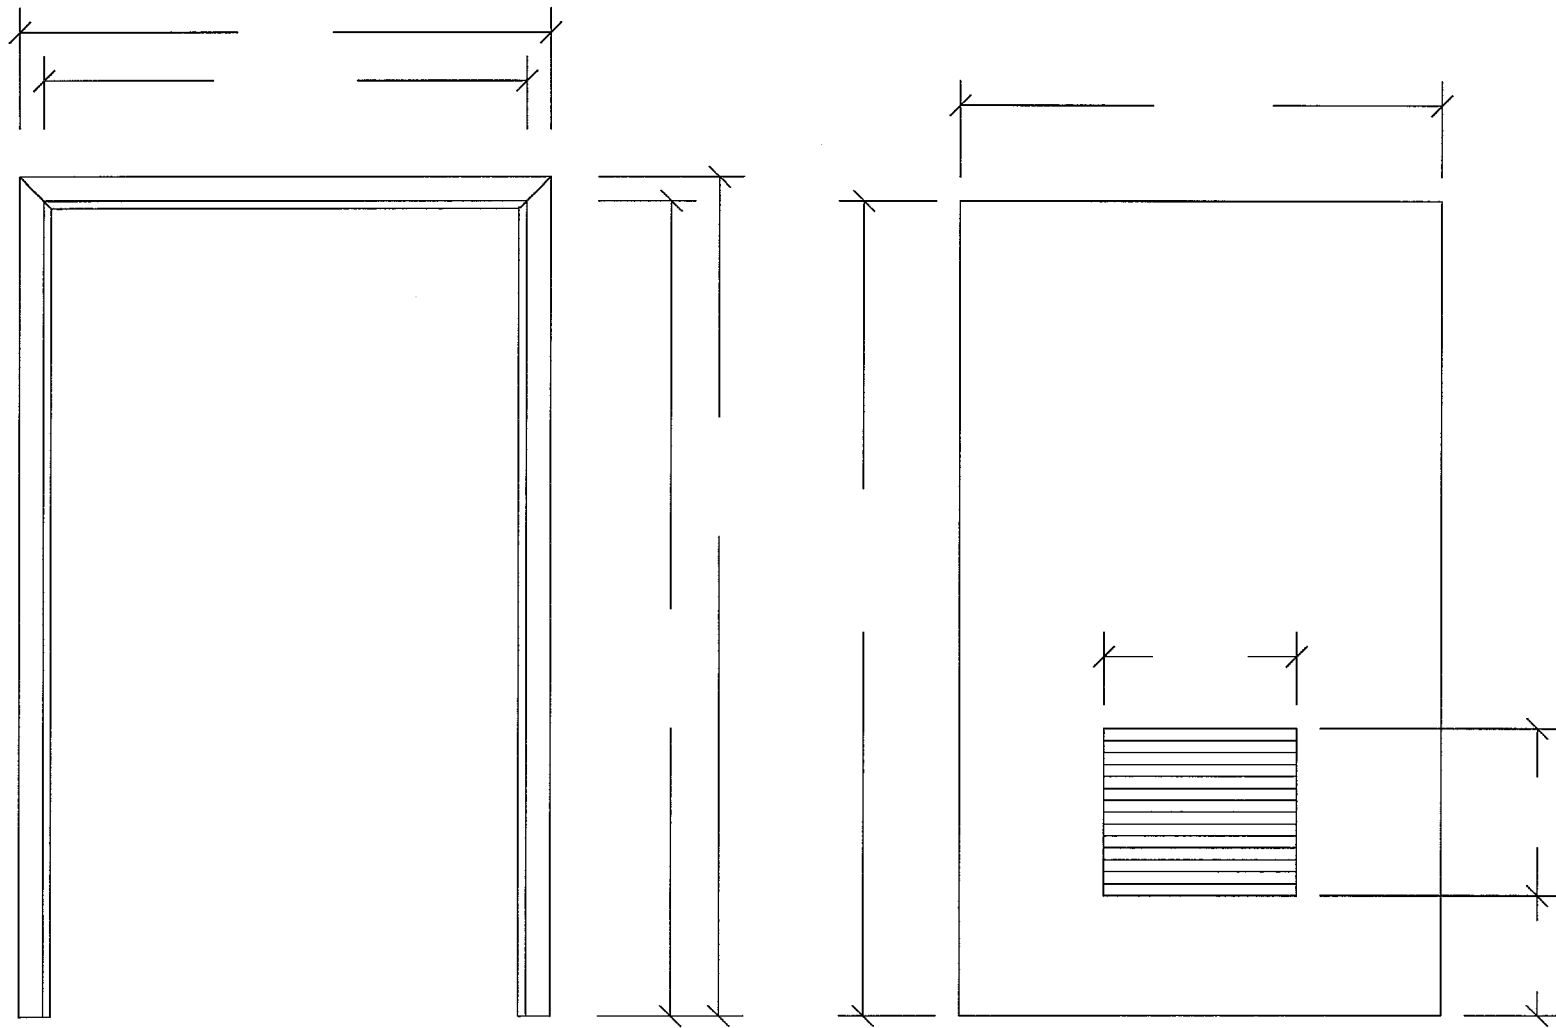

DETAIL SHEET

NOT TO SCALE

Revision <hr/> <hr/> <hr/>	CORRIM Company Corrosion Immune Fiberglass Doors & Frames 1870 Stillman Drive * Oshkosh, WI 54901 (920) 231-2000 * fax: (920) 231-2238	Job Name: <hr/> Drawn By: Elevation: <hr/> Order #: Sheet of
--------------------------------------	--	---