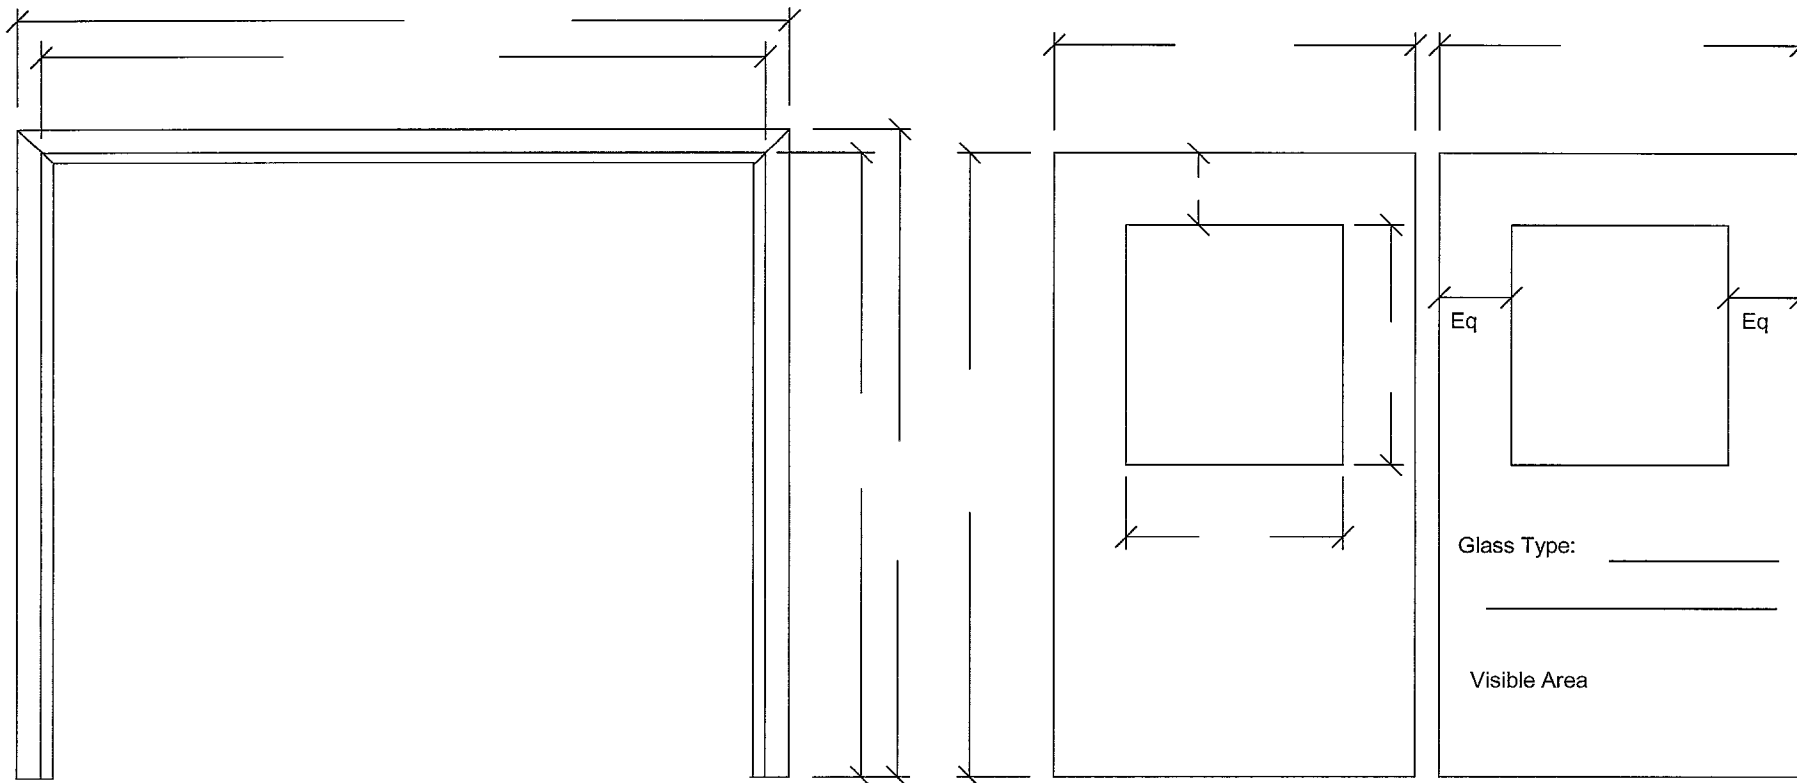

DETAIL SHEET

NOT TO SCALE

Revision 	CORRIM Company Corrosion Immune Fiberglass Doors & Frames 1870 Stillman Drive * Oshkosh, WI 54901 (920) 231-2000 * fax: (920) 231-2238	Job Name: <hr/> Drawn By: Elevation: <hr/> Order #: Sheet of
-----------------------------	--	---