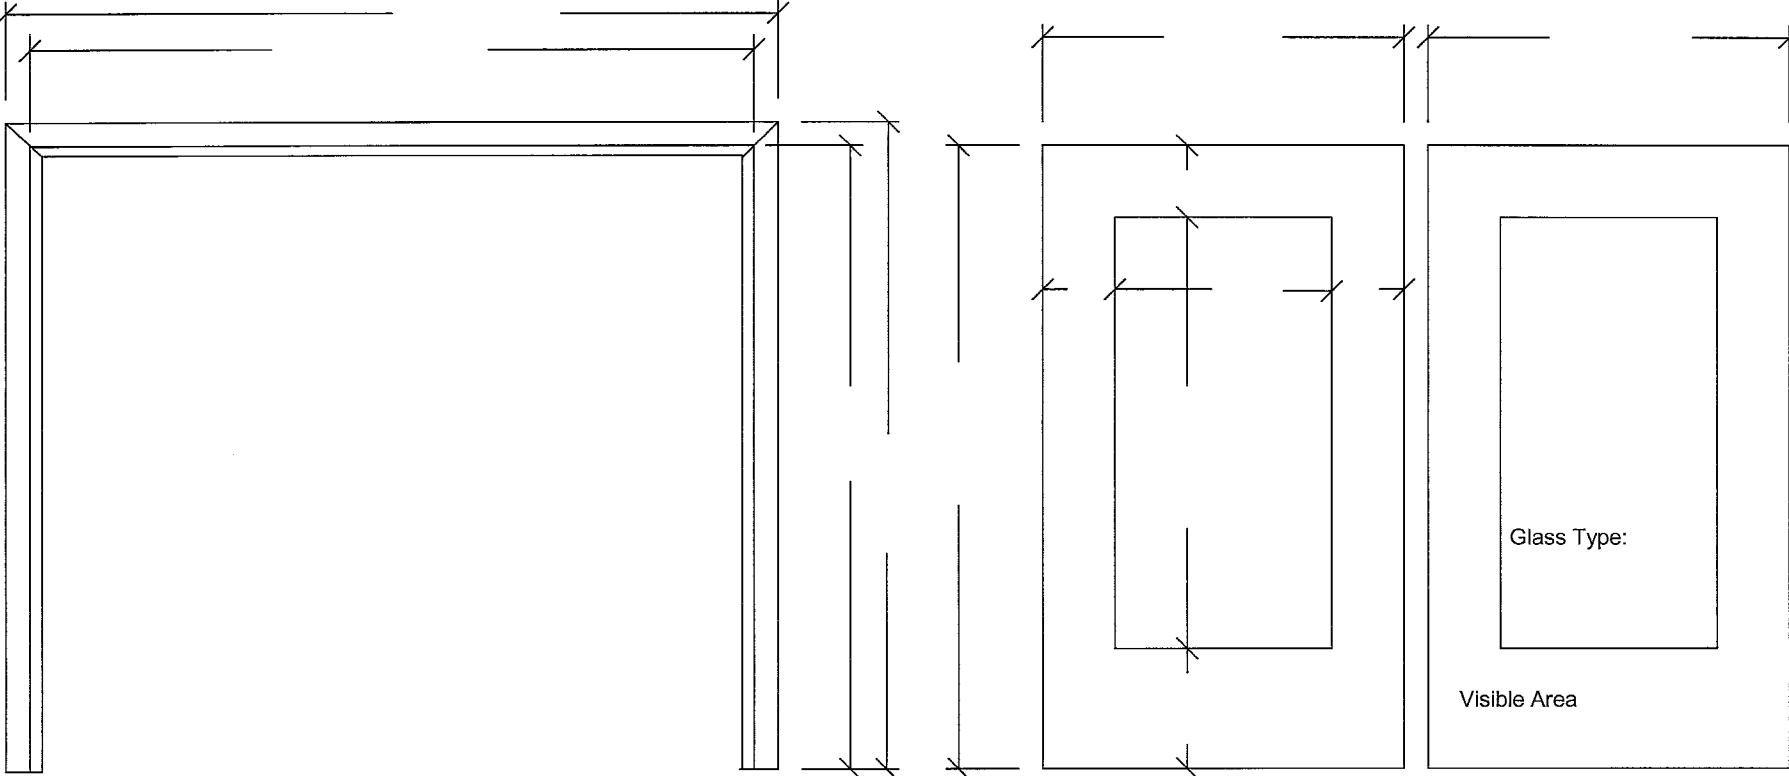

**DETAIL SHEET**

NOT TO SCALE

Revision

**CORRIM Company**  
 Corrosion Immune Fiberglass Doors & Frames  
 1870 Stillman Drive \* Oshkosh, WI 54901  
 (920) 231-2000 \* fax: (920) 231-2238

Job Name:	
Drawn By:	Elevation:
Order #:	Sheet of