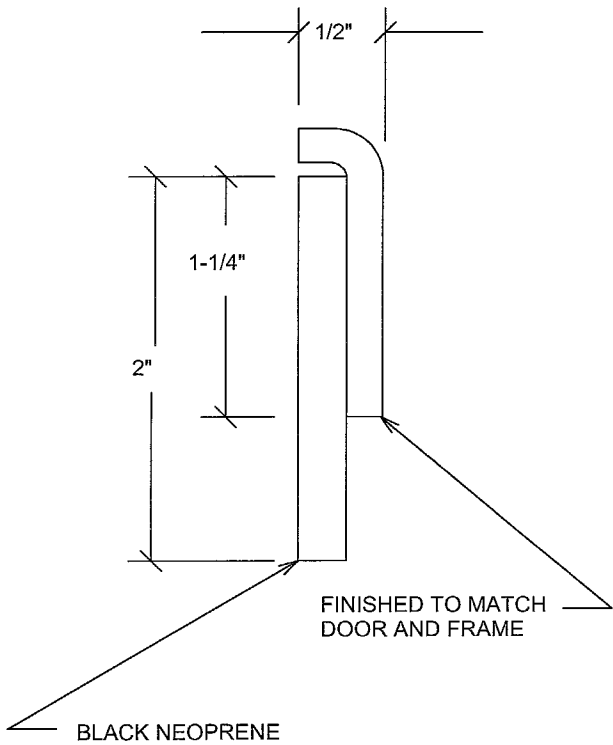

DETAIL SHEET

NOT TO SCALE

Revision

CORRIM Company

Corrosion Immune Fiberglass Doors & Frames

1870 Stillman Drive * Oshkosh, WI 54901
 (920) 231-2000 * fax: (920) 231-2238

Job Name:	
Drawn By:	Elevation:
Order #:	Sheet of