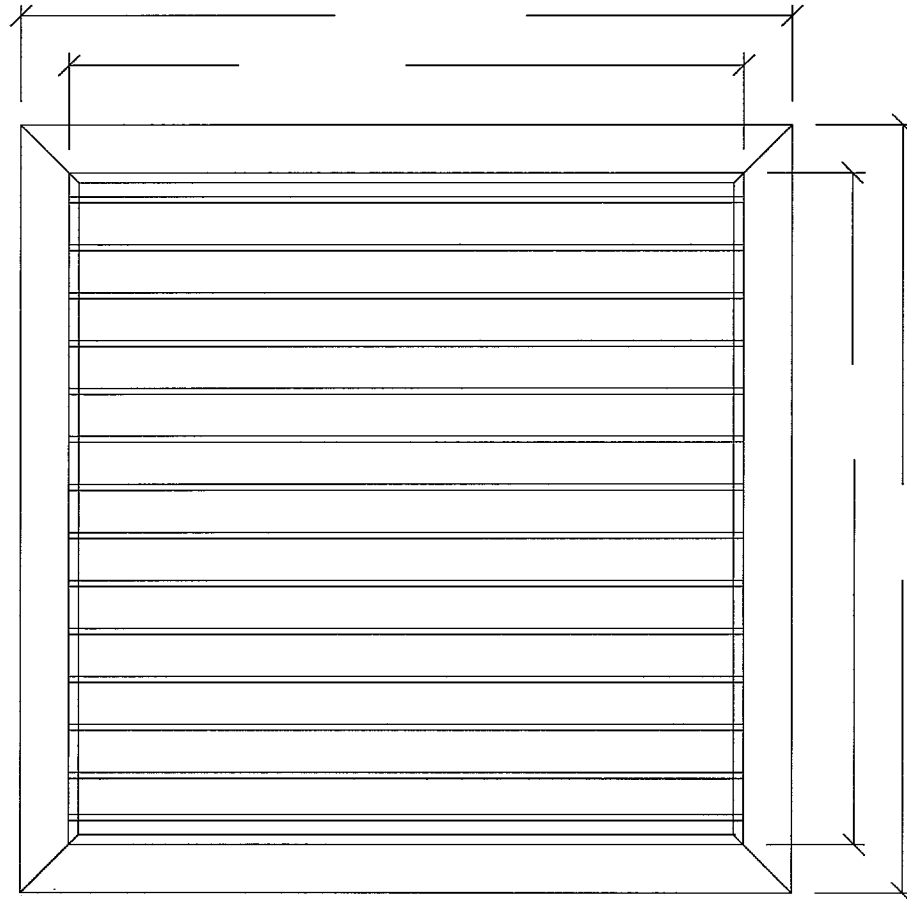

DETAIL SHEET

BLADE SPACING VARIES FROM 1-3/4" TO 2-1/4"

NOT TO SCALE

Revision	CORRIM Company Corrosion Immune Fiberglass Doors & Frames 1870 Stillman Drive * Oshkosh, WI 54901 (920) 231-2000 * fax: (920) 231-2238	Job Name:		
		Drawn By:	Elevation:	
		Order #:	Sheet	of