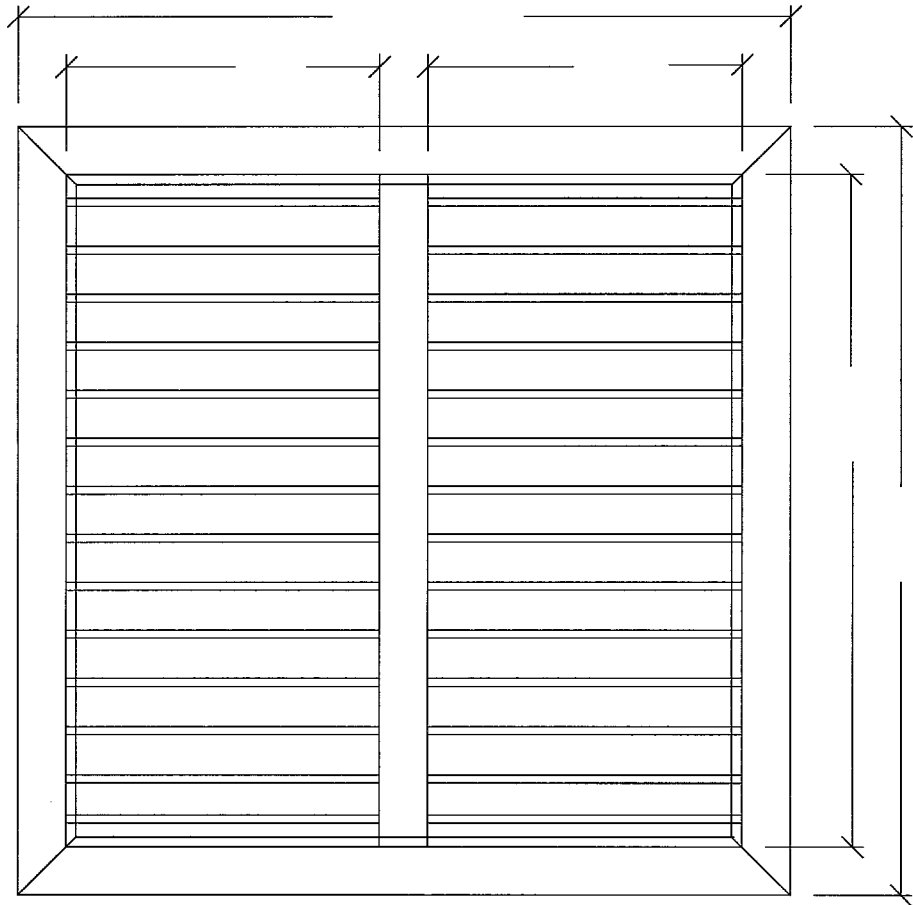

# DETAIL SHEET

5-3/4" X 2" STANDARD FRAME SECTION SHOWN.

1-3/4" TYPICAL BLADE SPACING.  
SPACING MAY VARY DEPENDING ON  
OVERALL LOUVER SIZE.

4" BLADE DEPTH.  
3/16" BLADE THICKNESS.

BUG OR BIRD SCREEN AVAILABLE  
CONSULT THE FACTORY