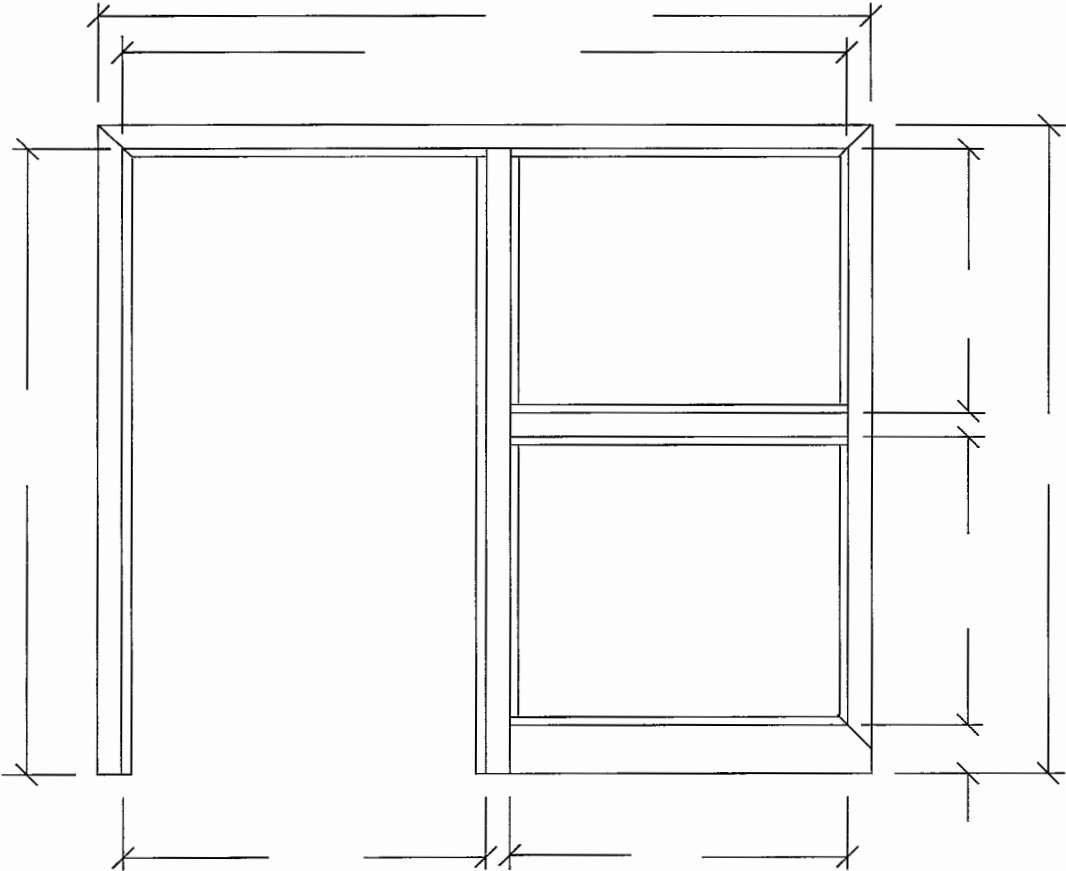

DETAIL SHEET

NOT TO SCALE

Revision

CORRIM Company
 Corrosion Immune Fiberglass Doors & Frames
 1870 Stillman Drive * Oshkosh, WI 54901
 (920) 231-2000 * fax: (920) 231-2238

Job Name: _____	
Drawn By: _____	Elevation: _____
Order #: _____	Sheet of _____