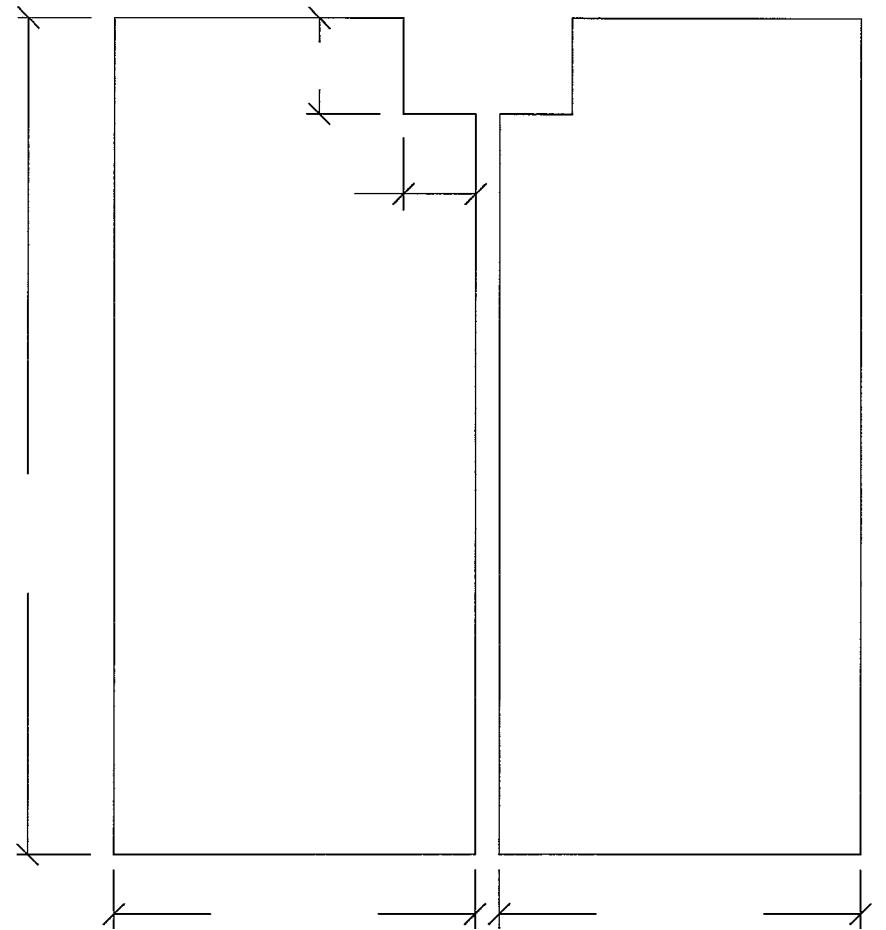

DETAIL SHEET

NOT TO SCALE

Revision

CORRIM Company
 Corrosion Immune Fiberglass Doors & Frames
 1870 Stillman Drive * Oshkosh, WI 54901
 (920) 231-2000 * fax: (920) 231-2238

Job Name:	
Drawn By:	Elevation:
Order #:	Sheet of