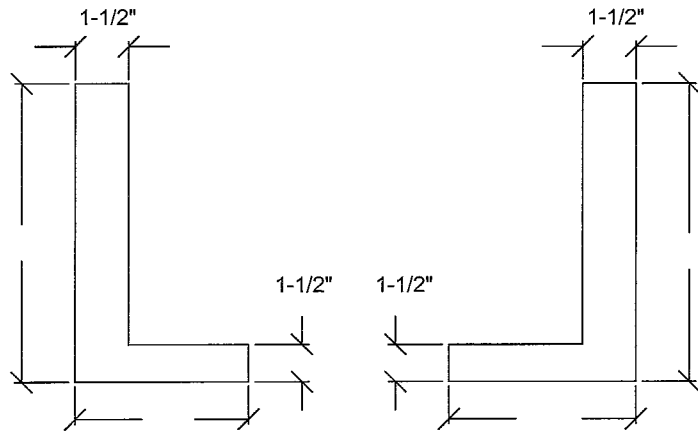

DETAIL SHEET

NOT TO SCALE

Revision

CORRIM Company
 Corrosion Immune Fiberglass Doors & Frames
 1870 Stillman Drive * Oshkosh, WI 54901
 (920) 231-2000 * fax: (920) 231-2238

Job Name:	
Drawn By:	Elevation:
Order #:	Sheet of