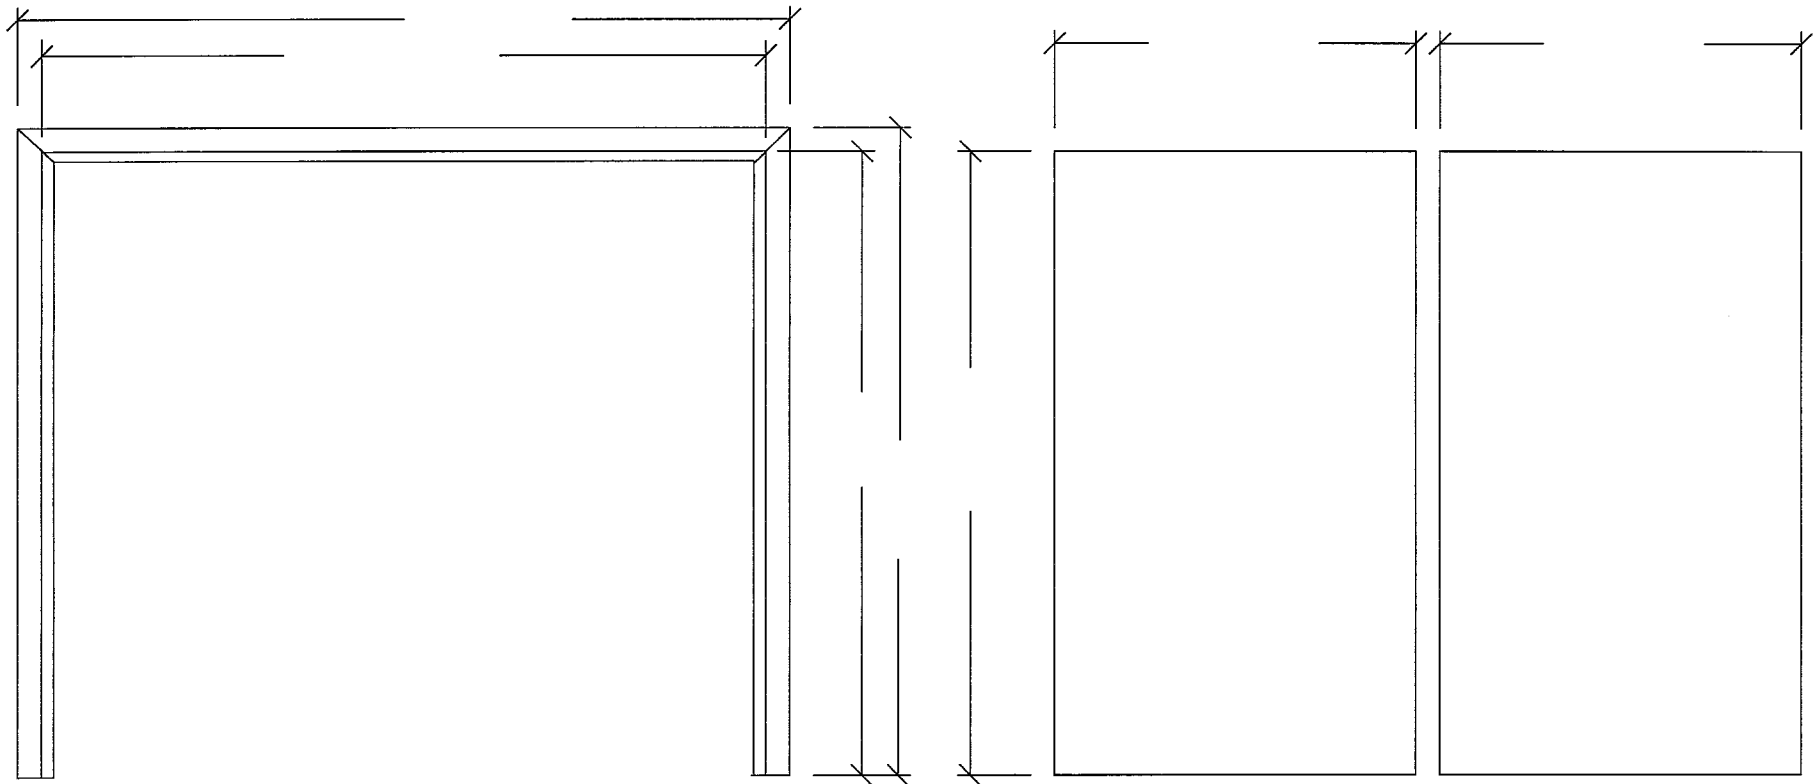

DETAIL SHEET

PAIR OF FRP DOORS AND FRP FRAME
 ACTIVE DOOR WITH 2 DEG. BEVEL
 INACTIVE DOOR WITH SQUARE EDGE

NOT TO SCALE

Revision	<p style="font-size: 1.5em; font-weight: bold; margin: 0;">CORRIM Company</p> <p style="margin: 0;">Corrosion Immune Fiberglass Doors & Frames</p> <p style="margin: 0;">1870 Stillman Drive * Oshkosh, WI 54901</p> <p style="margin: 0;">(920) 231-2000 * fax: (920) 231-2238</p>	Job Name:		
		Drawn By:	Elevation:	
		Order #:	Sheet	of