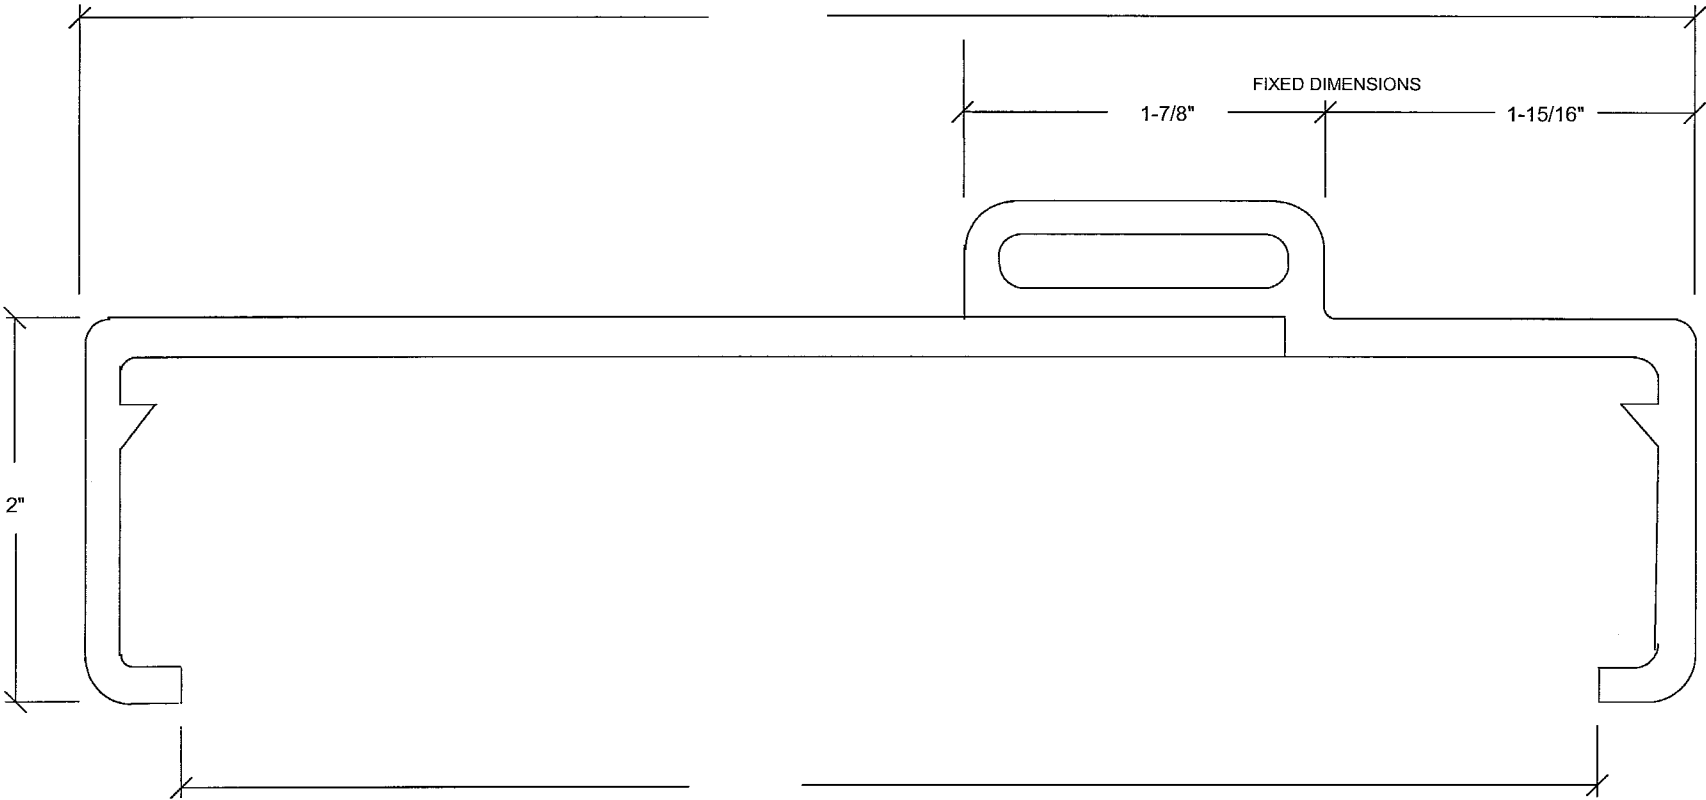

DETAIL SHEET

NOT TO SCALE

Revision	CORRIM Company		Job Name:	
	Corrosion Immune Fiberglass Doors & Frames		Drawn By:	Elevation:
	1870 Stillman Drive * Oshkosh, WI 54901		Order #:	Sheet of
	(920) 231-2000 * fax: (920) 231-2238			