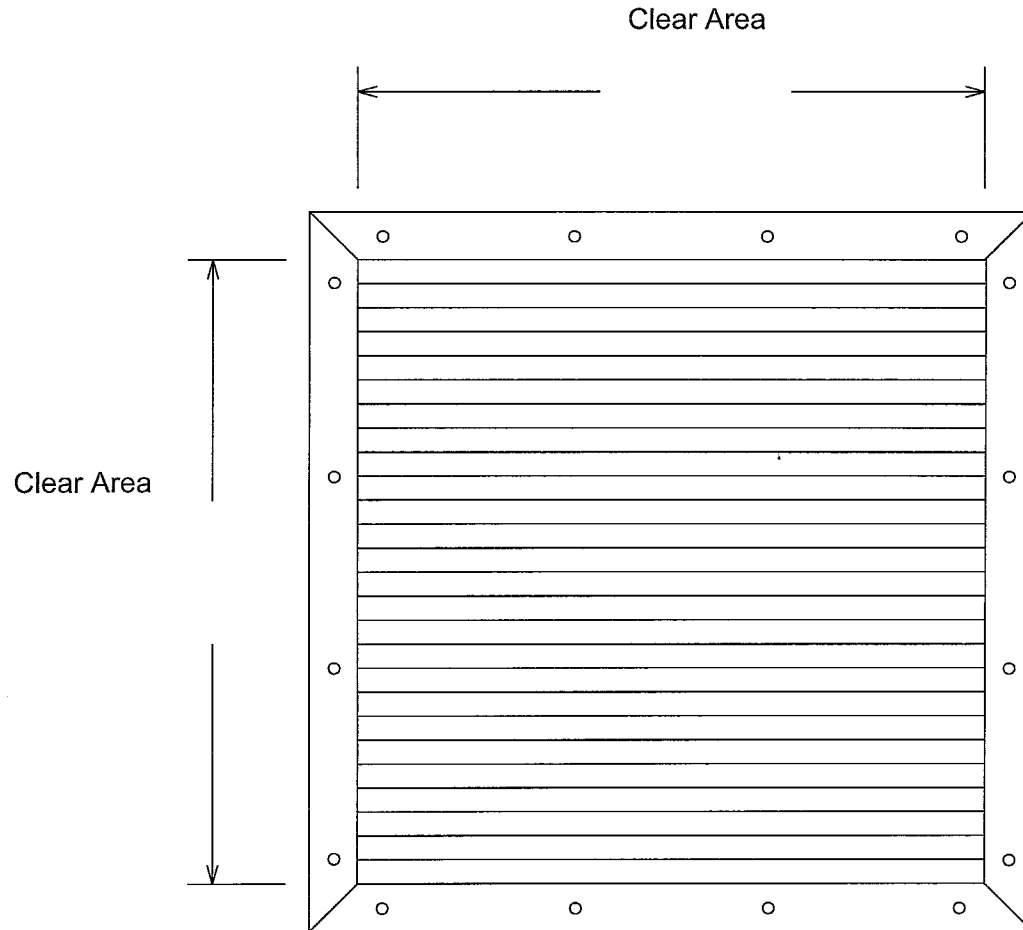

DETAIL SHEET

NOT TO SCALE

Revision <hr/> <hr/> <hr/>	CORRIM Company Corrosion Immune Fiberglass Doors & Frames 1870 Stillman Drive * Oshkosh, WI 54901 (920) 231-2000 * fax: (920) 231-2238	Job Name: <hr/> Drawn By: Elevation: <hr/> Order #: Sheet of
--------------------------------------	--	---