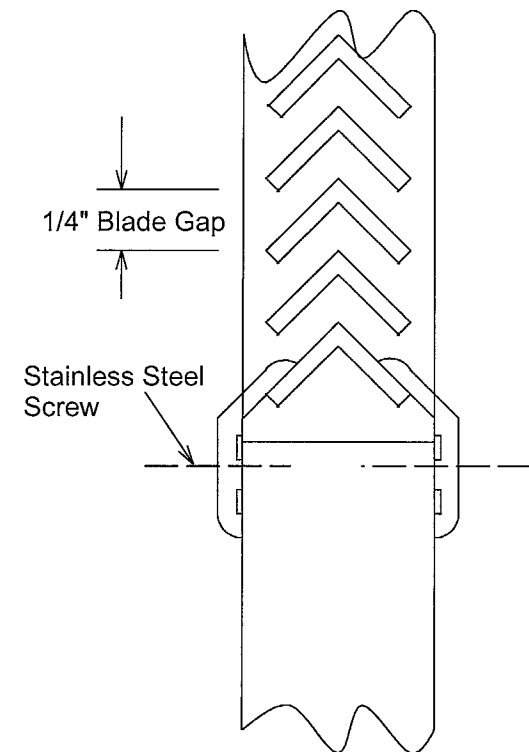

DETAIL SHEET

NOT TO SCALE

Revision <hr/> <hr/> <hr/>	CORRIM Company Corrosion Immune Fiberglass Doors & Frames 1870 Stillman Drive * Oshkosh, WI 54901 (920) 231-2000 * fax: (920) 231-2238	Job Name: <hr/> Drawn By: Elevation: <hr/> Order #: Sheet of
--------------------------------------	--	---